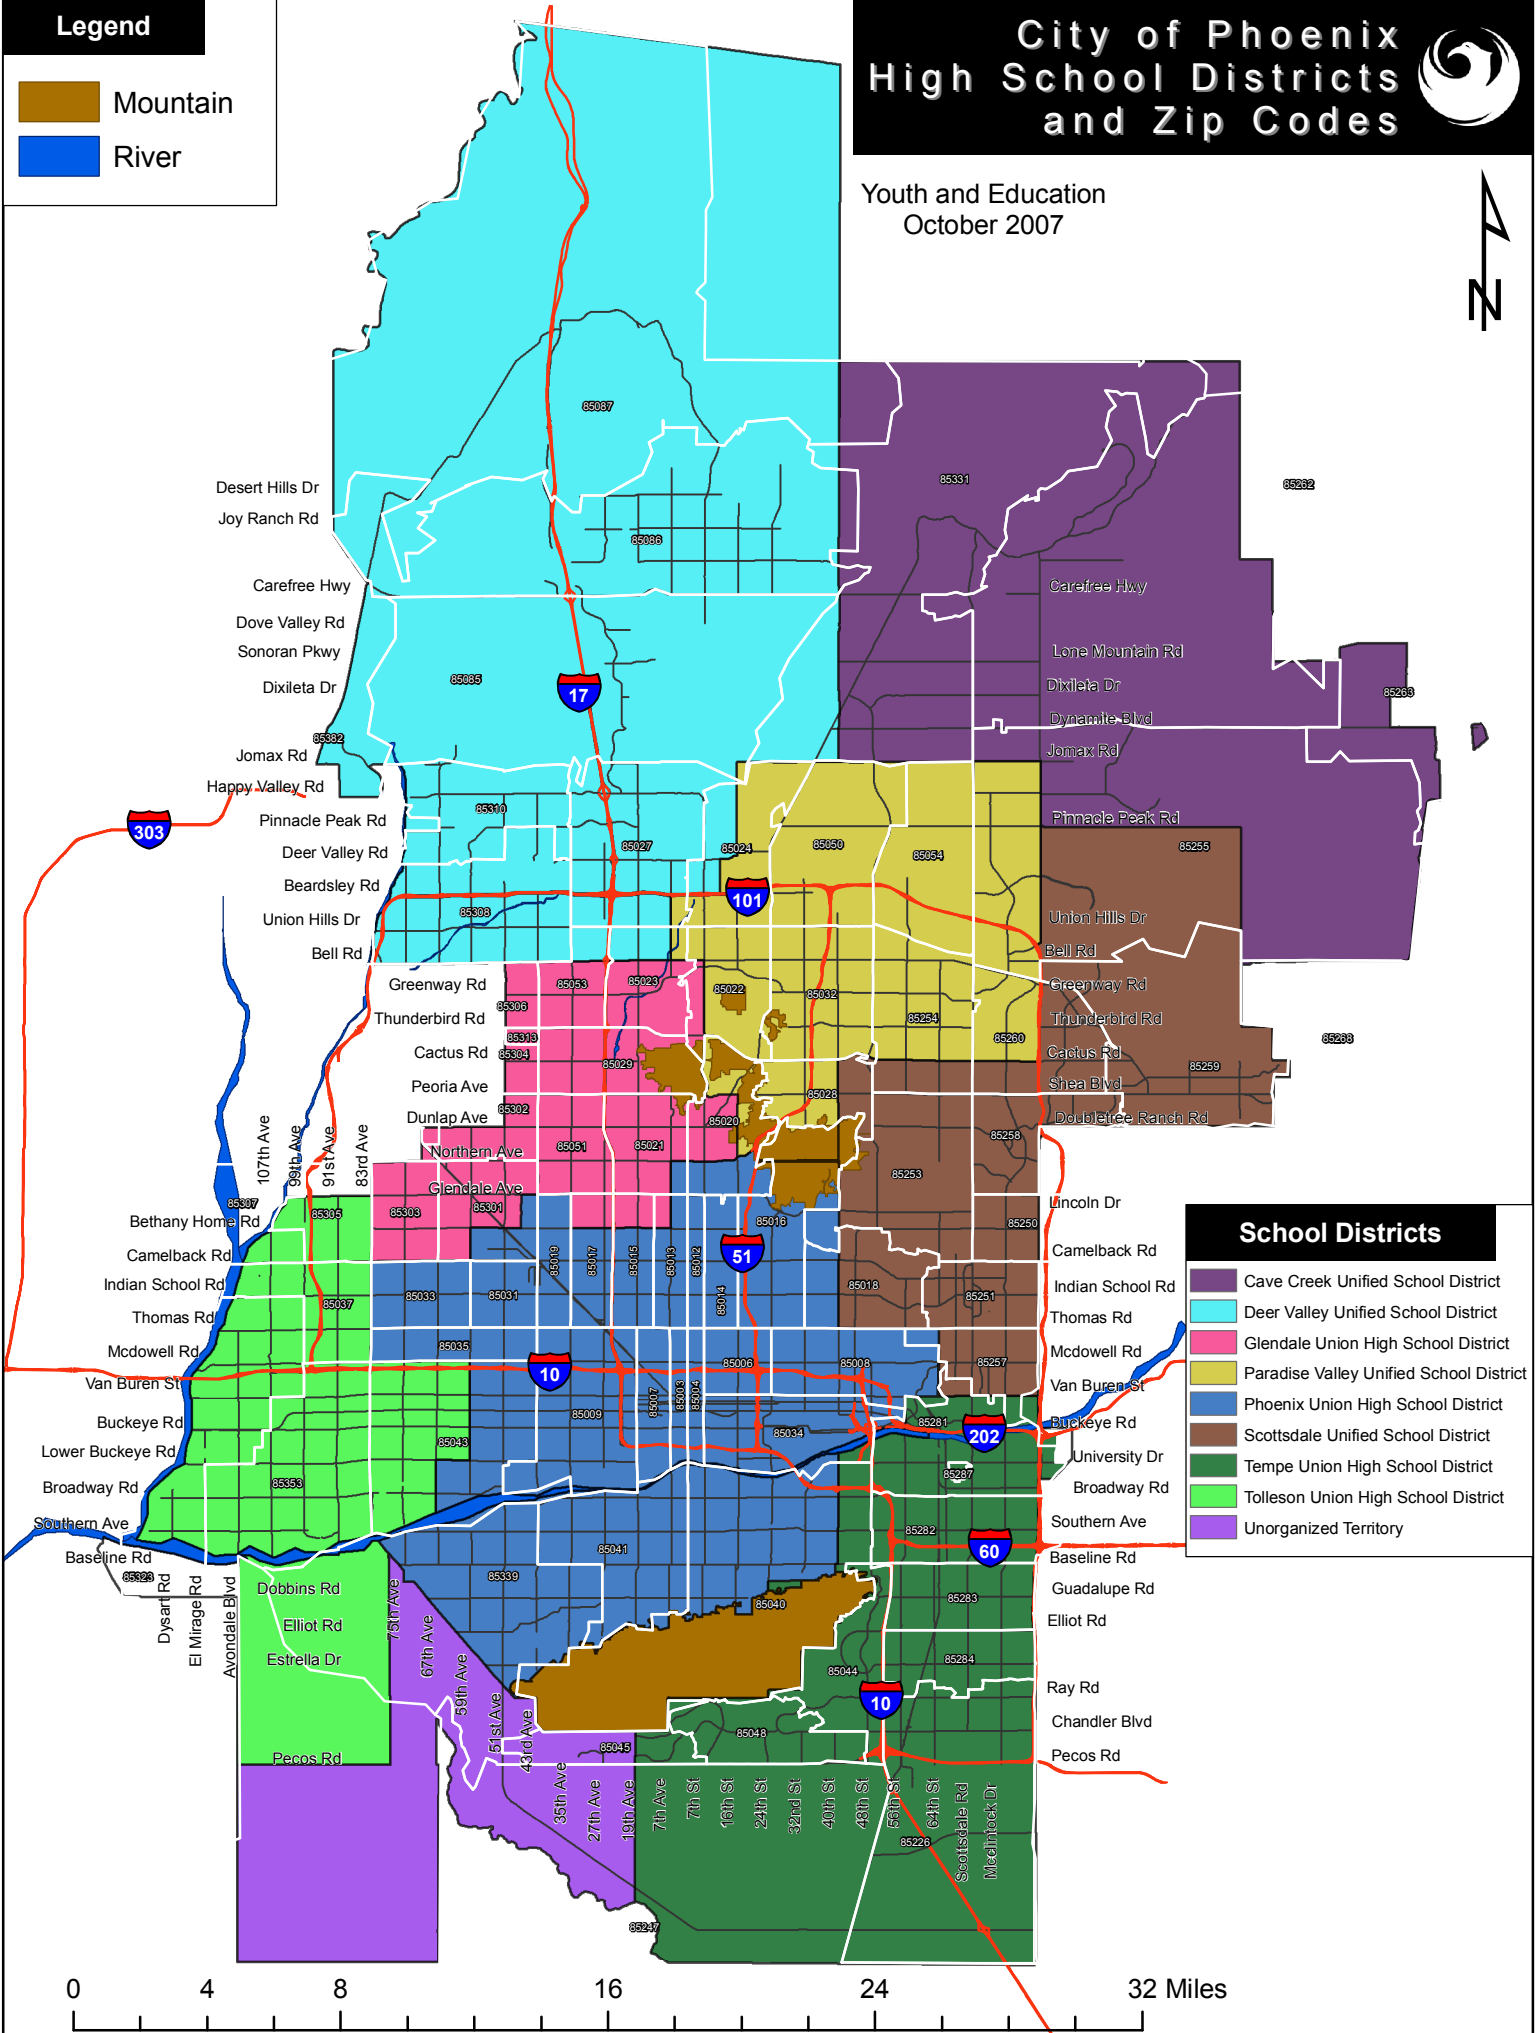

Legend

- Mountain
- River

City of Phoenix High School Districts and Zip Codes

Youth and Education
October 2007

School Districts

- Cave Creek Unified School District
- Deer Valley Unified School District
- Glendale Union High School District
- Paradise Valley Unified School District
- Phoenix Union High School District
- Scottsdale Unified School District
- Tempe Union High School District
- Tolleson Union High School District
- Unorganized Territory

0 4 8 16 24 32 Miles