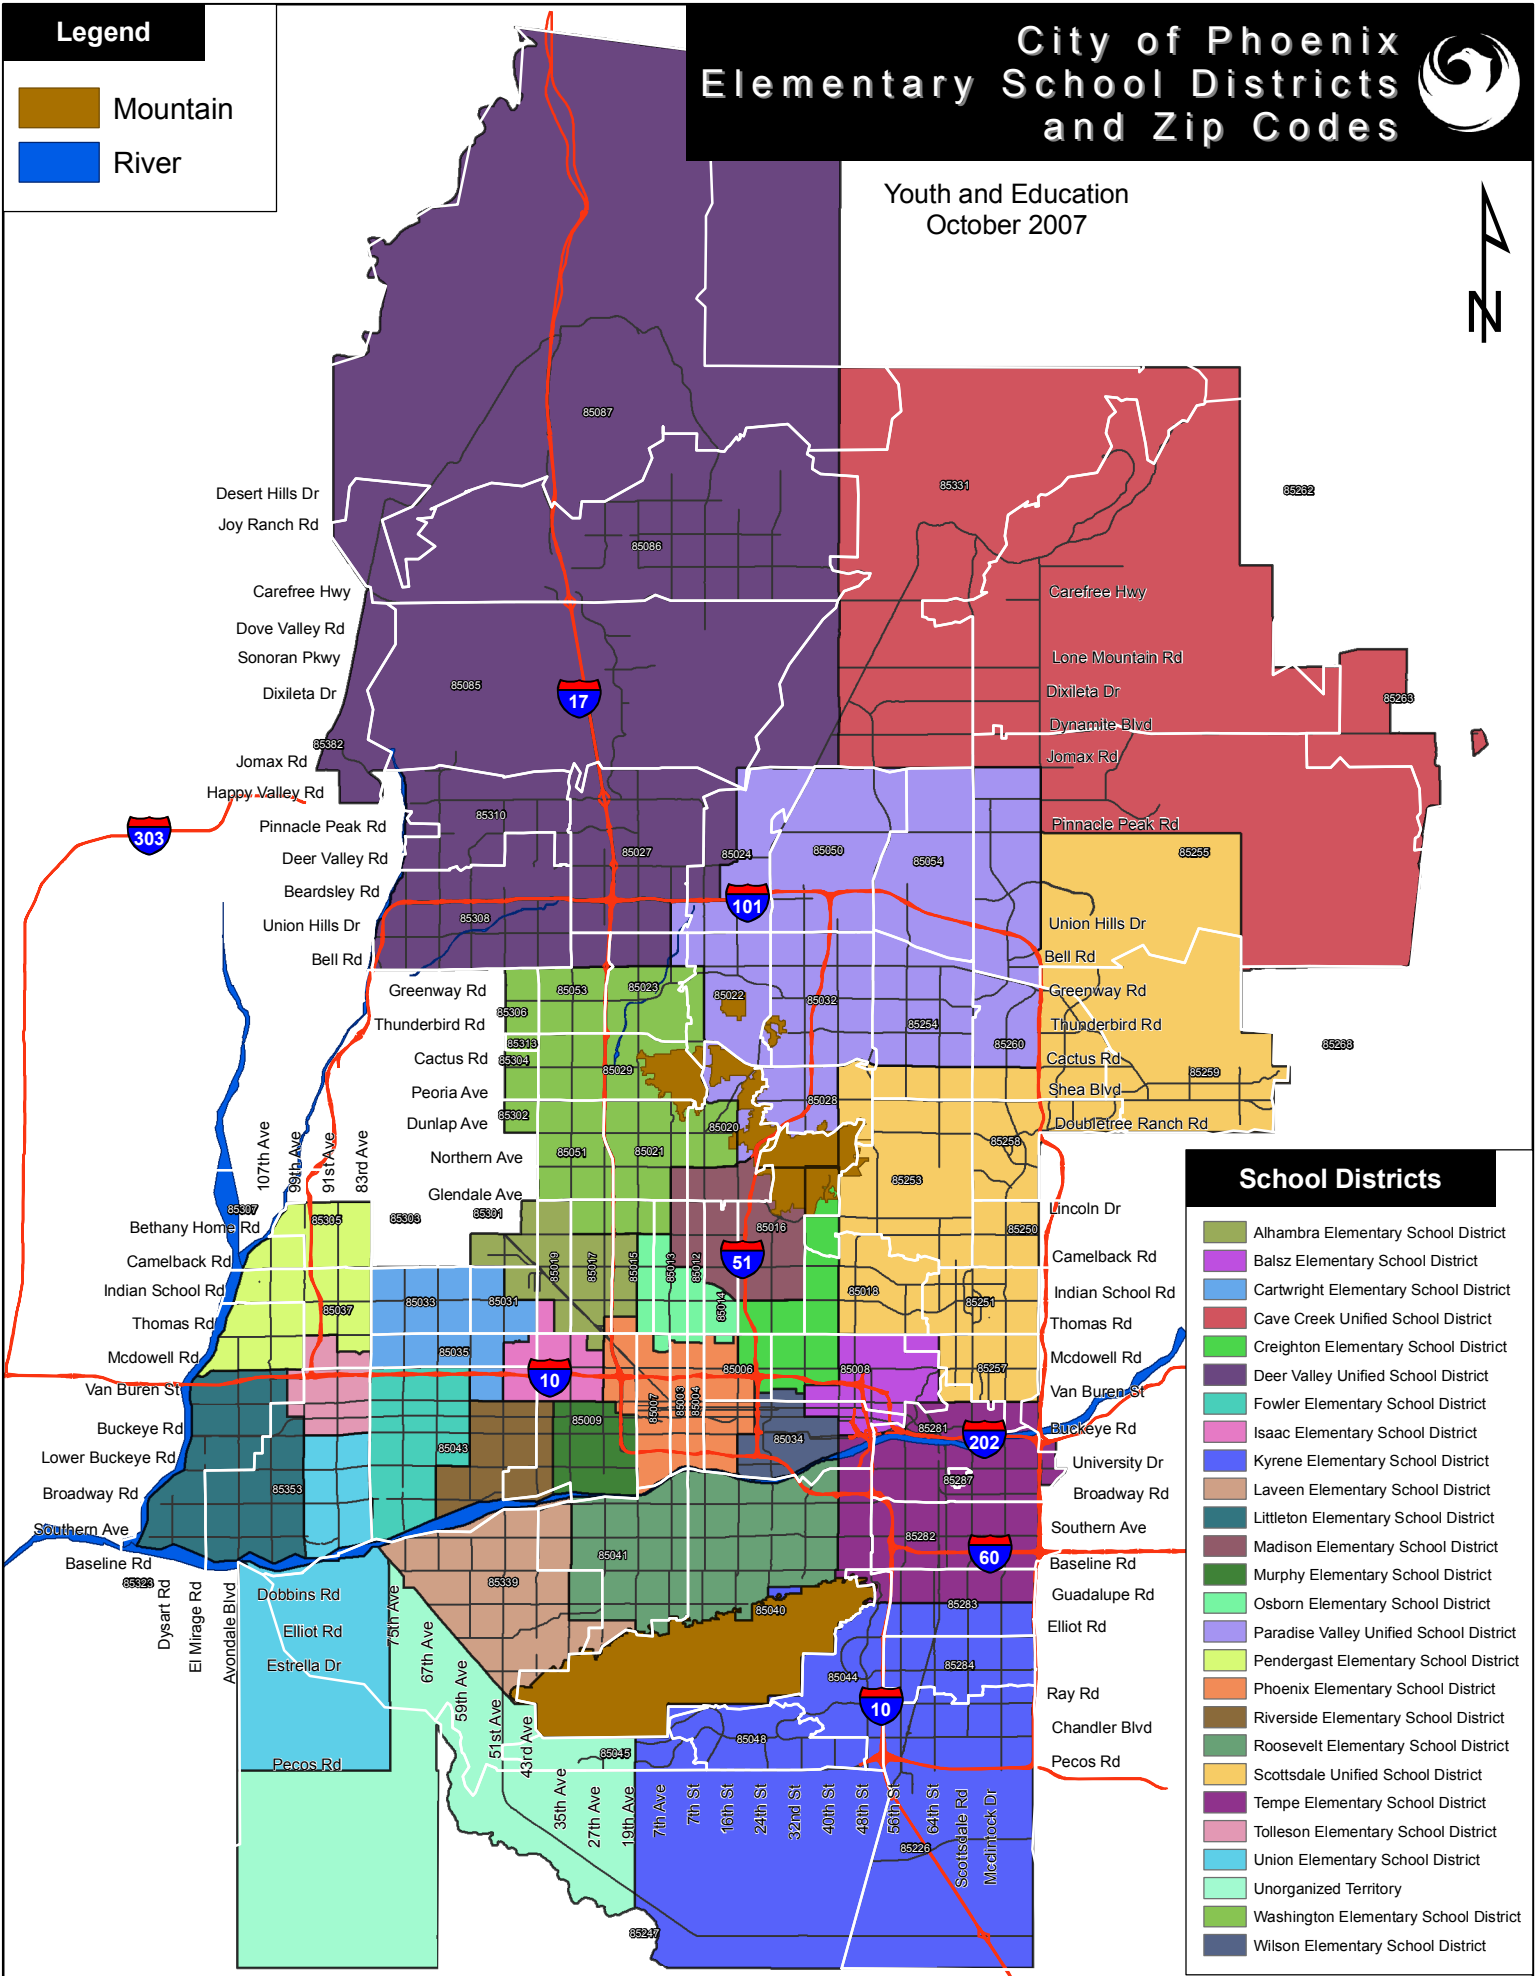

Legend

- Mountain
- River

City of Phoenix Elementary School Districts and Zip Codes

Youth and Education
October 2007

School Districts

- Alhambra Elementary School District
- Balsz Elementary School District
- Cartwright Elementary School District
- Cave Creek Unified School District
- Creighton Elementary School District
- Deer Valley Unified School District
- Fowler Elementary School District
- Isaac Elementary School District
- Kyrene Elementary School District
- Laveen Elementary School District
- Littleton Elementary School District
- Madison Elementary School District
- Murphy Elementary School District
- Osborn Elementary School District
- Paradise Valley Unified School District
- Pendergast Elementary School District
- Phoenix Elementary School District
- Riverside Elementary School District
- Roosevelt Elementary School District
- Scottsdale Unified School District
- Tempe Elementary School District
- Tolleson Elementary School District
- Union Elementary School District
- Unorganized Territory
- Washington Elementary School District
- Wilson Elementary School District

0 4 8 16 24 32 Miles